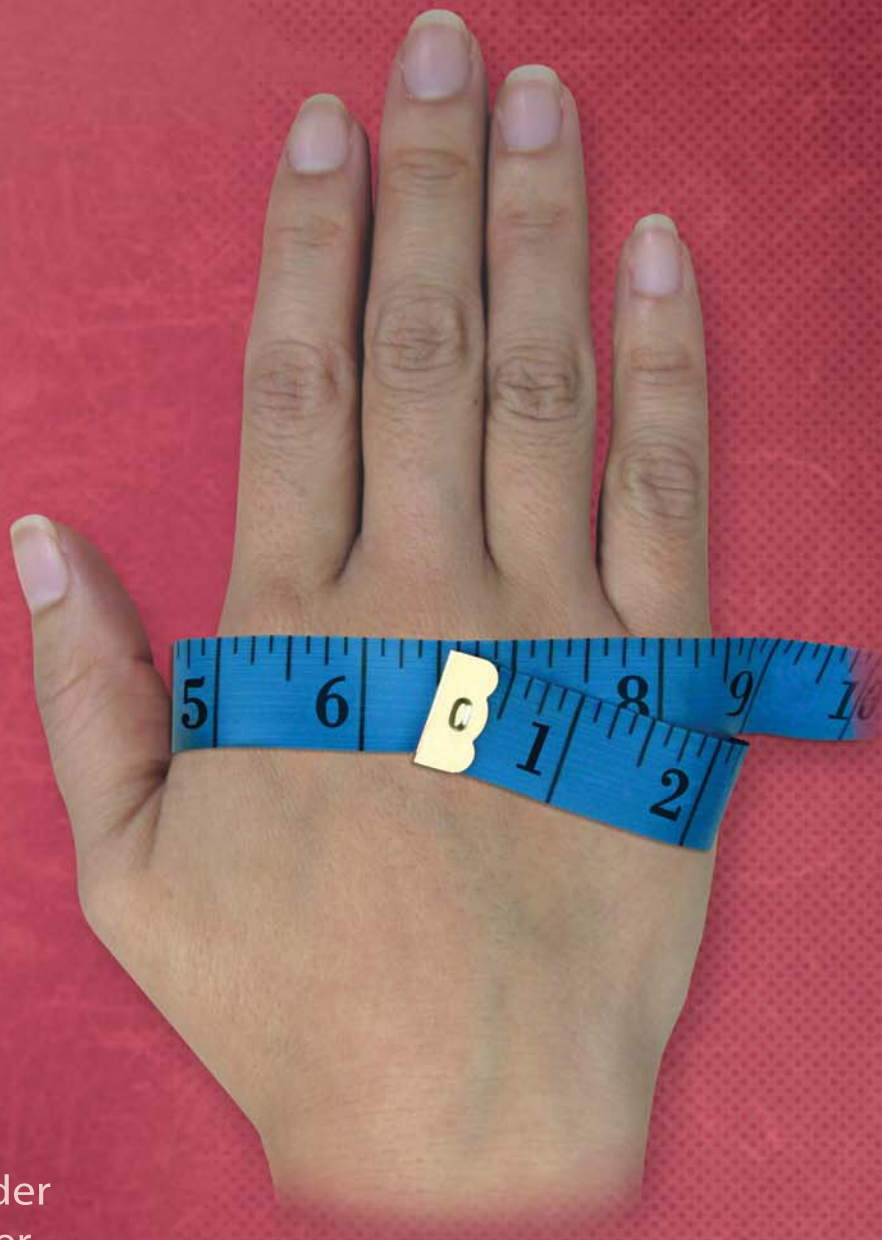

FIND YOUR GLOVE SIZE FOR ANGELFIRE™ WOMEN'S GLOVES

Measure snugly around
your hand as shown.

Find your approximate
AngelFire™ women's
glove size below.

INCHES	SIZE APPROXIMATION ONLY
7 to 7¼	X-Small
7¼ to 7½	Small
7½ to 7¾	Medium
7¾ to 8	Large
8 to 8¼	X-Large

If you have long fingers, consider
a glove that is one size bigger.

**WOMEN ARE
DIFFERENT**